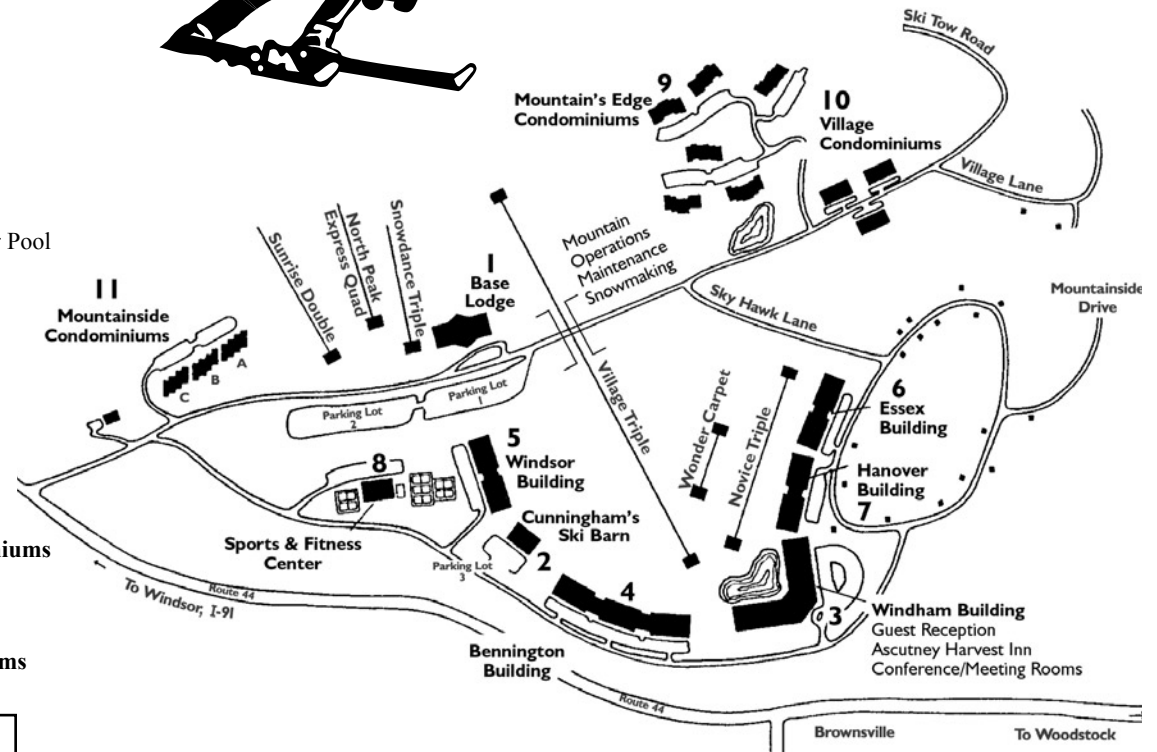

9. Mountain's Edge Condominiums

10. Village Condominiums

11. Mountainside Condominiums

For Information call 802-484-7711